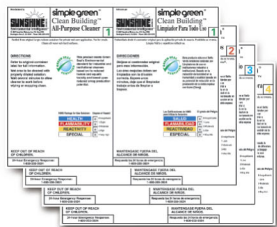

Dilution & Dispensing Systems

Secondary Container Labels Sold Separately, Part Numbers Above.

UNIQUE FEATURES:

- Proportioner Face plates have designated areas to apply Product Identification Stickers
- 6-ft. Bucket Fill Hose, "1-2-3-4" Product Identification Stickers, and Water-Intake Hose come standard with both units.
- Wire racks sold separately.